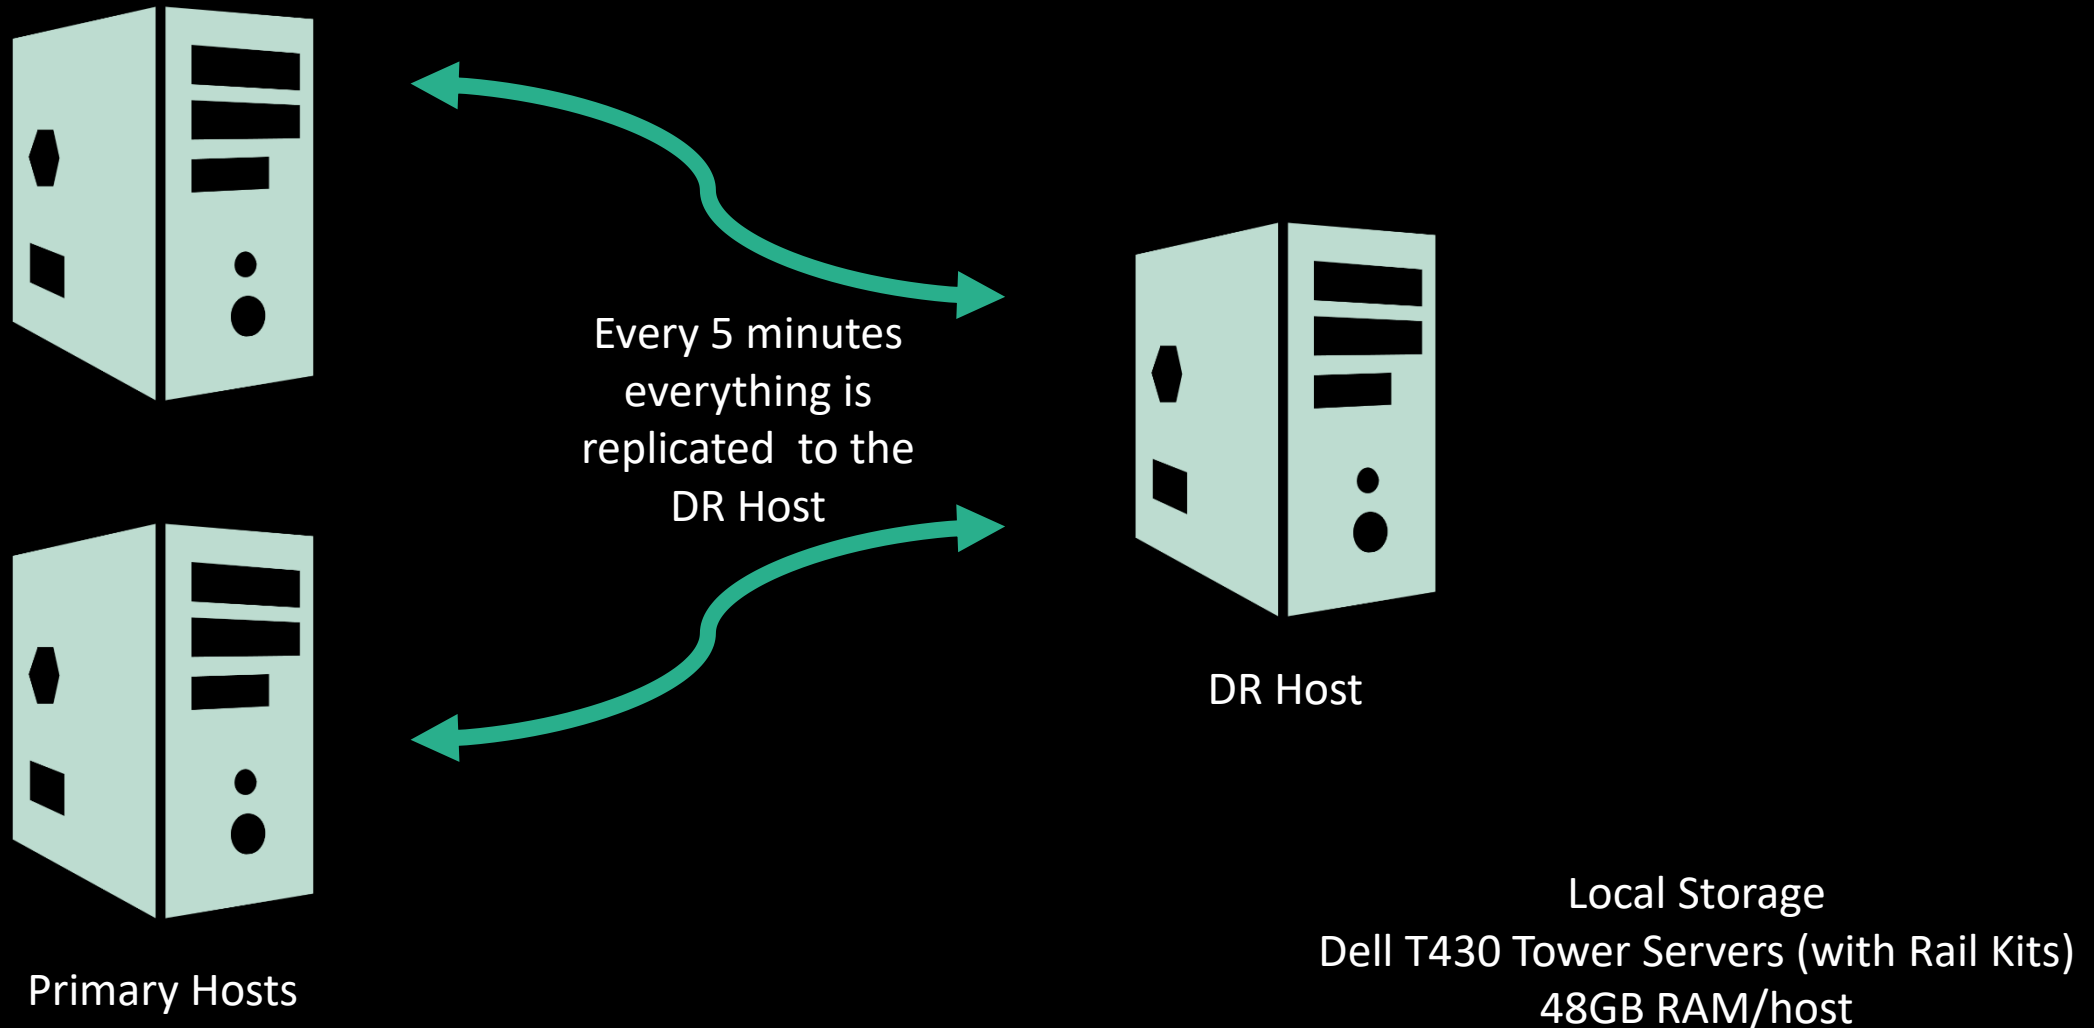

Our implementation of Hyper-V