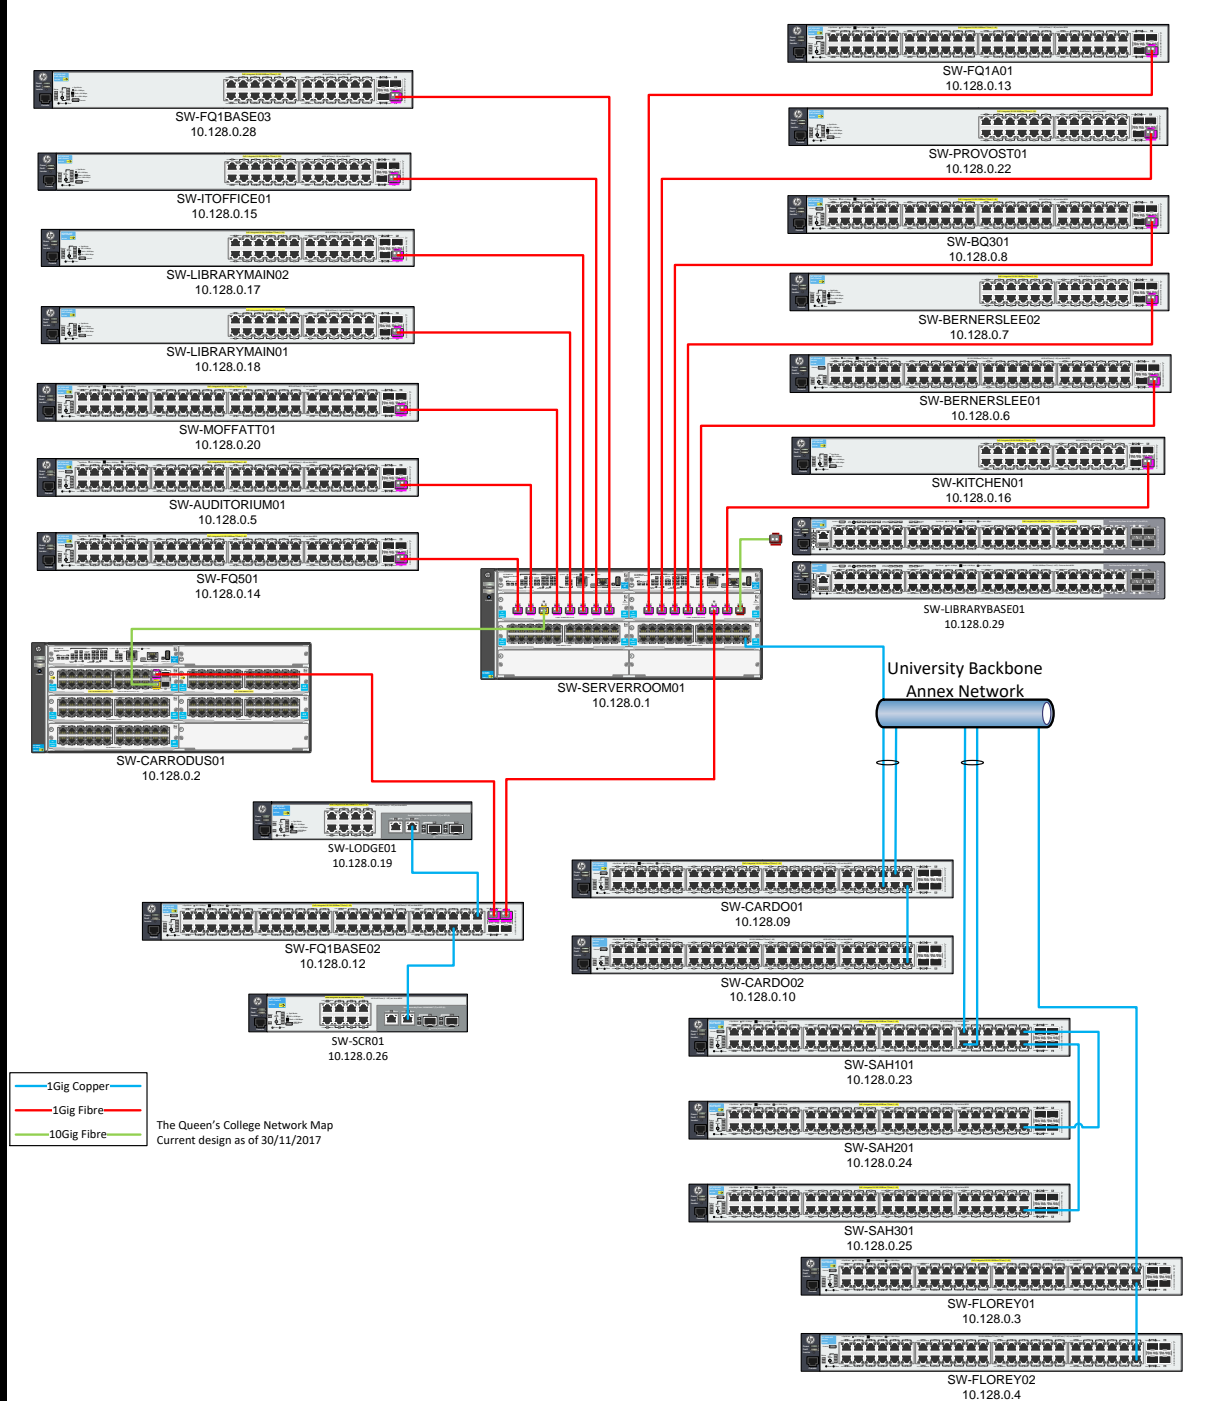

The Plan

Start time	
0910	Welcome, Microsoft Deployment Toolkit
0940	PowerShell
1010	PRTG Network Monitor
1030	Break for Tea/Coffee
1100	OpenVAS
1130	Windows Server Update Services + Chocolatey
1200	Microsoft Network Policy Server + VLANs/ACLs
1230	End

The IT Office

3 Full Time
Staff

3 Hyper-V
Hosts

Largely
Microsoft
for Services

PaloAlto Firewall
Ruckus Wireless ZD3000 + 7363
HPE 5400R z12 Core Switch +
2530s and 2920s at the edge
Juniper DMZ switch (for now)

2x Dell T430s in Server Room
1x Dell T430 in DR Room

Hyper-V Server

- Free for the whole feature set
 - Unlimited VMs
 - Supports Windows and Linux/FreeBSD
 - 5 Minute Replication
 - Discrete device assignment (DDA)
 - Secure Boot
 - Clustering
 - Live Migration
- <https://docs.microsoft.com/en-gb/windows-server/virtualization/hyper-v/hyper-v-technology-overview>
- <https://www.microsoft.com/en-us/evalcenter/evaluate-hyper-v-server-2016>